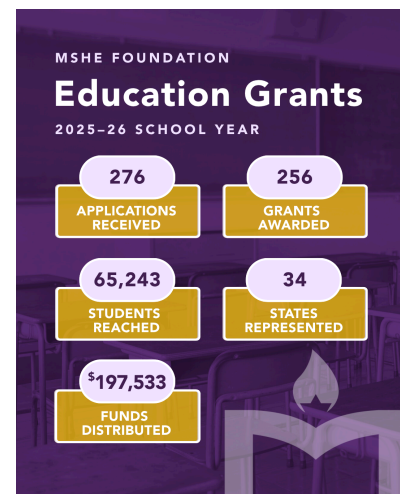

Team MSHEF Raised $40,186 for Holocaust Education

Thank you to **Ryan Bub, Eusebio Castillo, Michelle Deck, Emily Halperin, Brandon Issa, Jennifer Lippman, and Netanya Simon** for running the 2025 TCS New York City Marathon for the Mark Schonwetter Holocaust Education Foundation.

Team MSHEF turned every mile into a powerful act of remembrance and hope—**running over 184 miles and raising $40,186 for Holocaust education!**